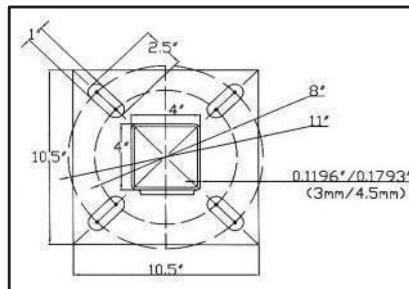

ACCESSORIES FOR AREALIGHT

ITEM NO.	DESCRIPTION	SPECIAL PRICE
HSLPLFSARM	Square pole mntg. arm for PLF Series BRZ 6.97" x 8.578" x 2.55"	CALL
HSLPLFRARM	Round pole mntg. arm for PLF Series BRZ 6.97" x 8.578" x 2.55"	CALL
HSLPLFSW	Slip fitter mntg. arm for PLF Series BRZ 9.989" x 3.346	CALL
HSLPLF15YK	Yoke mount for PLF15 Series BRZ	CALL
HSLPLF23TR	Trunnion fitter for PLF23 Series BRZ 13.3" x 12.3" x 1.457	CALL
HSLPLFWARM	Wall mntg. arm for PLF Series BRZ 7.99" x 5.98" x 8.027"	CALL

Template 4" Poles