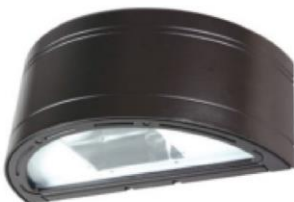

DECORATIVE CUT-OFF WALL PACK

ITEM NO.	DESCRIPTION	SPECIAL PRICE
HSLSM302L35W3456LMV50KBZ	18" x 7,25" x 9.0" / 35W, 3456L/ 5000K/ BRONZE	CALL
HSLSM302LU5WD35WMMV50KBZ	18" x 7,25" x 9.0" / UP, 5W, 480L/ DOWN, 35W, 3456L/ 5000K/ BRONZE	CALL
HSLSM302LU5WD70WMMV50KBZ	18" x 7,25" x 9.0" / UP, 5W, 480L/ DOWN, 70W, 6735L/ 5000K/ BRONZE	CALL