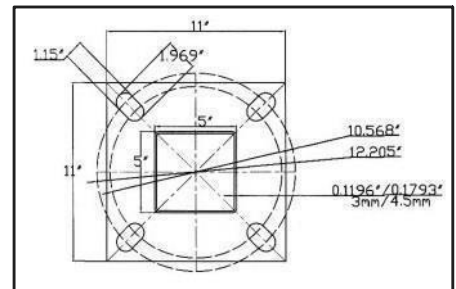

Template 5" Poles