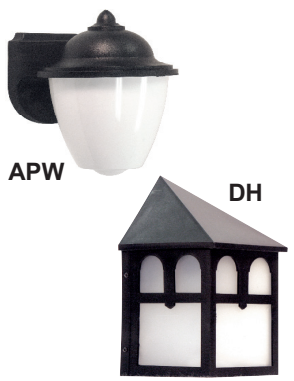

ECONOMY WALL

ITEM NO.	DESCRIPTION	SPECIAL PRICE
HSLAPWINCLPLEDWH	Wall Mount Small Acorn - Incand. socket & LED Lamp 9.5W A19 27K incl. - White Dimmable 120V	CALL
HSLAPWL11W912LMVWH40K	Wall Mount Small Acorn 13W 912L, White Multi-volt	CALL
HSLAPWL13W1000LD120WH40K	Wall Mount Small Acorn 13W 1000L, White Dimmable 120V	CALL
HSLDHINCLPLEDWH	Wall Mount Cottage - Incand. socket & LED Lamp 9.5W A19 27K incl. - White Dimmable 120V	CALL
HSLDHL13W1000LD120WH40K	Wall Mount Cottage 13W 1000L White Dimmable 120V	CALL

See A Lamp specs on page I7.

Energy Star not available on Post Lanterns

Add Photocell to all LED wall versions - PC120, at $7.50.